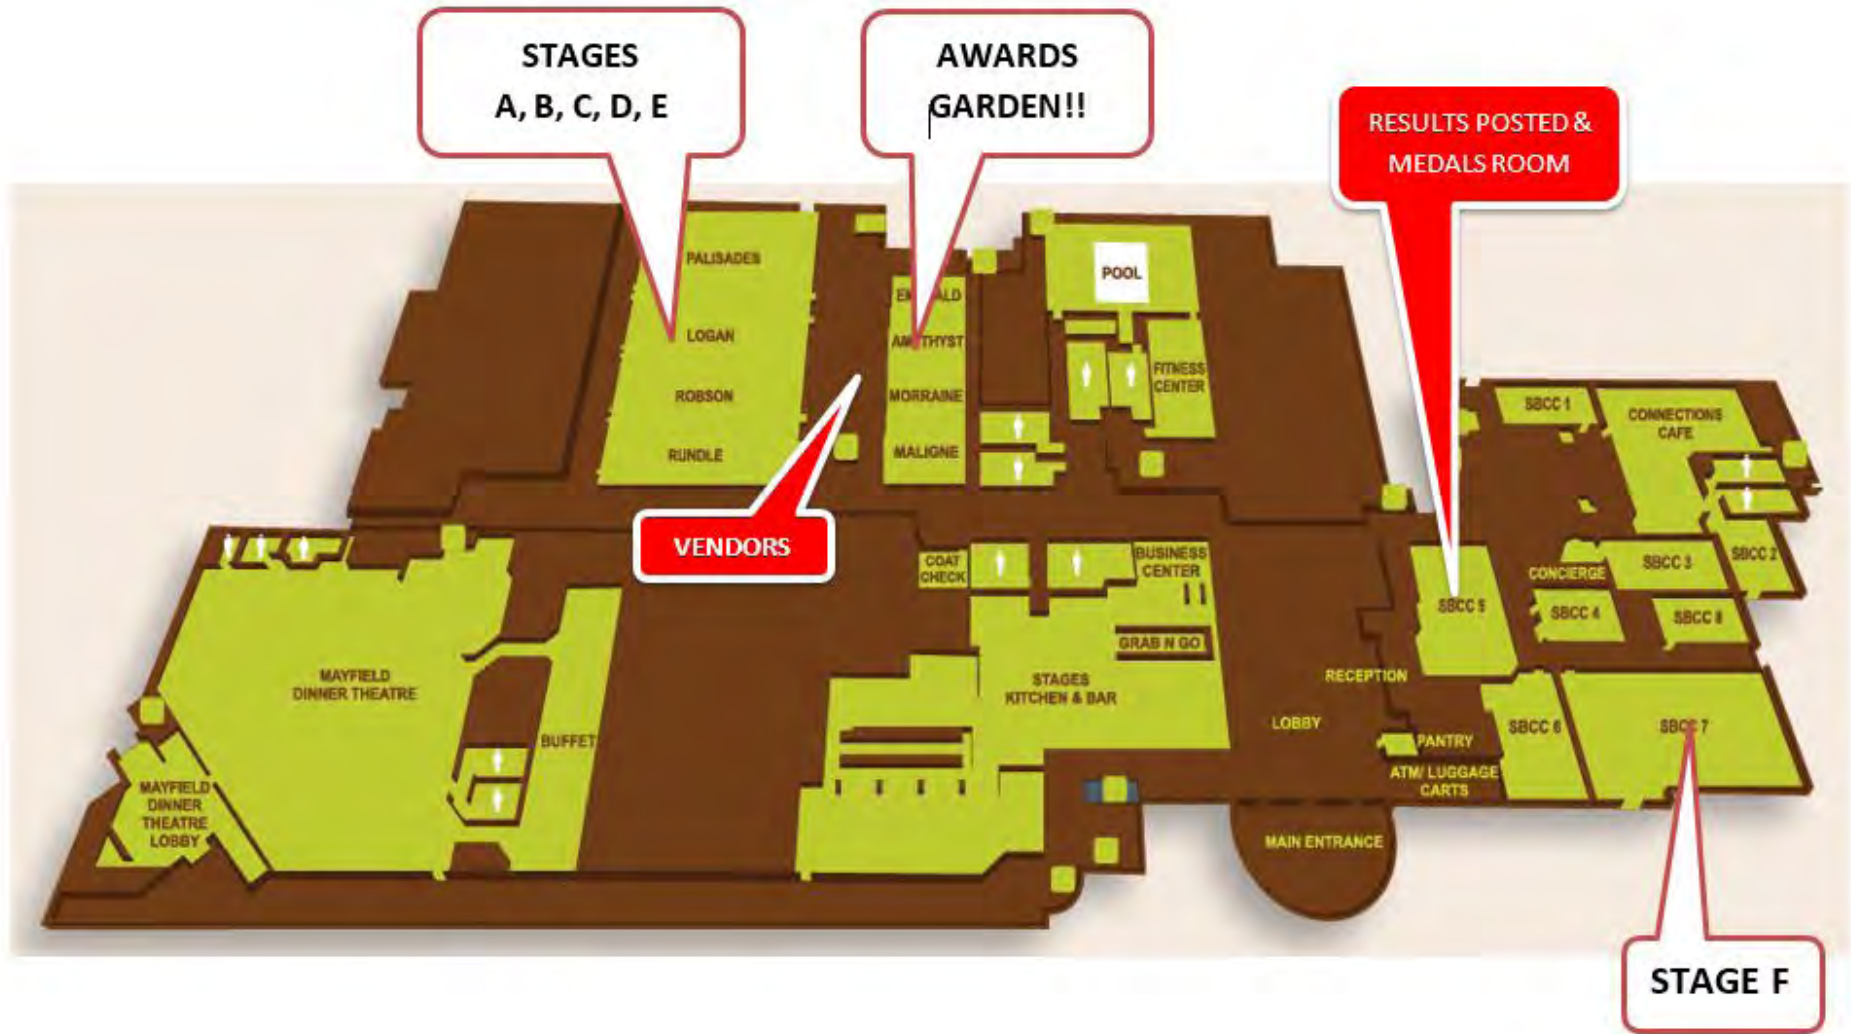

# HOTEL FLOORPLAN

**Welcome 2023 Brady Spring Feis Participants!**

*Here are the onsite dining options available for you*

<b>Breakfast</b>	<p><b>Open Daily:</b>  <b>Friday 6:30am - 10:00am</b>  <b>Saturday &amp; Sunday: 7:00am - 11:00am</b>            Stages Restaurant features a hot buffet breakfast.  <i>(Al a carte menu not available at the moment )</i></p>
<b>Grab &amp; Go Concession</b>	<p><b>Available on Friday, Saturday &amp; Sunday</b>  <b>Open 10:00am - 2:00pm</b></p>
<b>Lunch</b>	<p><b>Available Friday, Saturday &amp; Sunday from 12:00pm - 1:00pm</b>            Stages Restaurant features a hot lunch buffet <i>(Al a carte menu not available at the moment )</i></p>
<b>Dinner</b>	<p><b>Open daily for dinner from 4:30pm – 10:30pm</b>  <b>Happy Hour daily 4:30pm – 6:00pm.</b>  <i>Note: Last call for food and alcohol will be 10:30pm</i>            Stages Restaurant features an al a carte menu, extensive drink menu and dessert options.  <b>Reservation Highly Recommended</b></p>